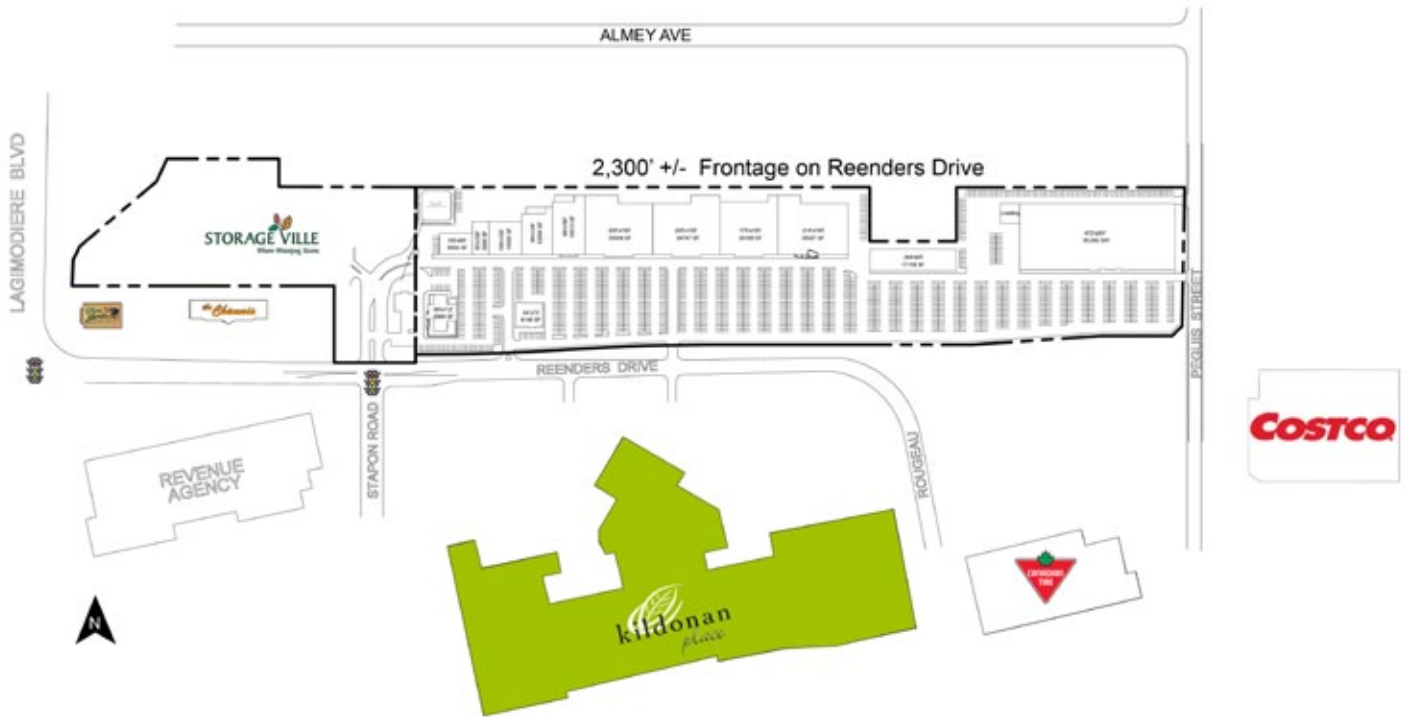

REENDERS FESTIVAL
REENDERS DRIVE & LAGIMODIERE BOULEVARD
WINNIPEG, MANITOBA

NEW 300,000 SF RETAIL

AN EXCEPTIONAL TRADE AREA

Reenders Festival is located in East Winnipeg's most dominant retail shopping node.